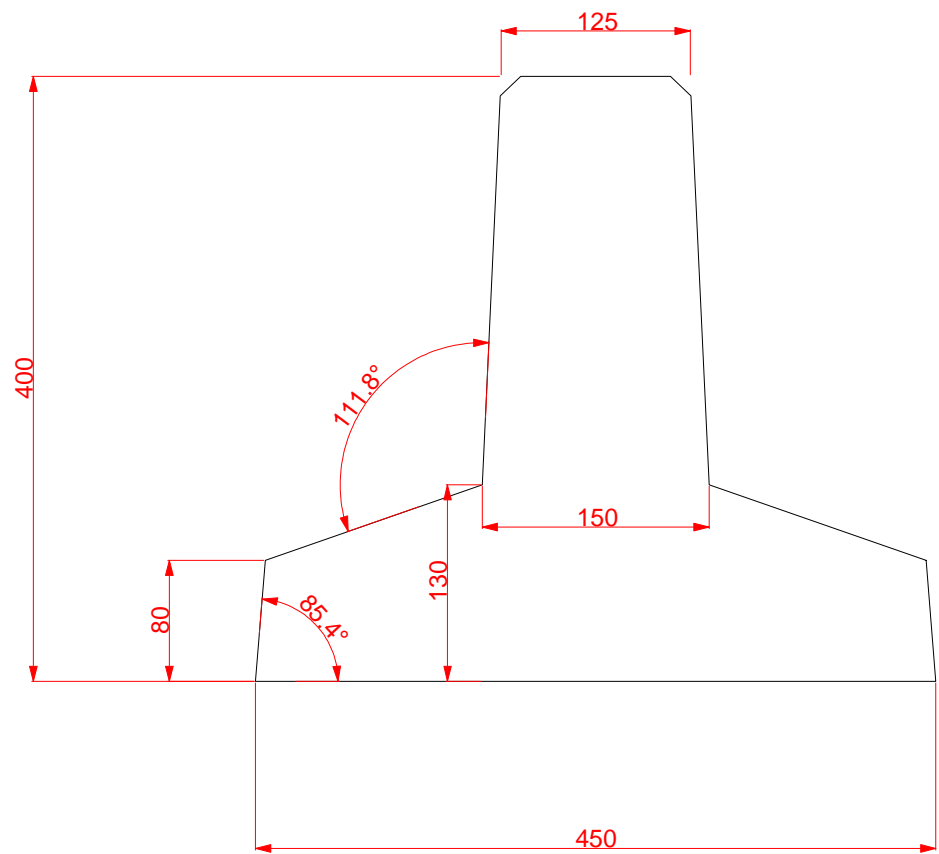

C

D

E

F

S355 = 3mm

This drawing is the property of PG Made Oy Ab, any use by another party, including but not limited to duplication, spreading in electronic or paper form or sharing with a third party, is not, except where permission have been acquired in advance, allowed.

Itemref	Quantity	Title/Name, designation, material, dimension etc	Article No./Reference	
Designed by	File name	Date	Scale (A3)	
PG Made Oy Ab Baltovägen 4, 68555 Bousund Finland Tel: +358 (0)6 7283194 Fax: +358 (0)6 7283192 info@pgmade.fi		PELARFORM H=400 B=450		
x		Edition	Sheet	
		0	1/3	